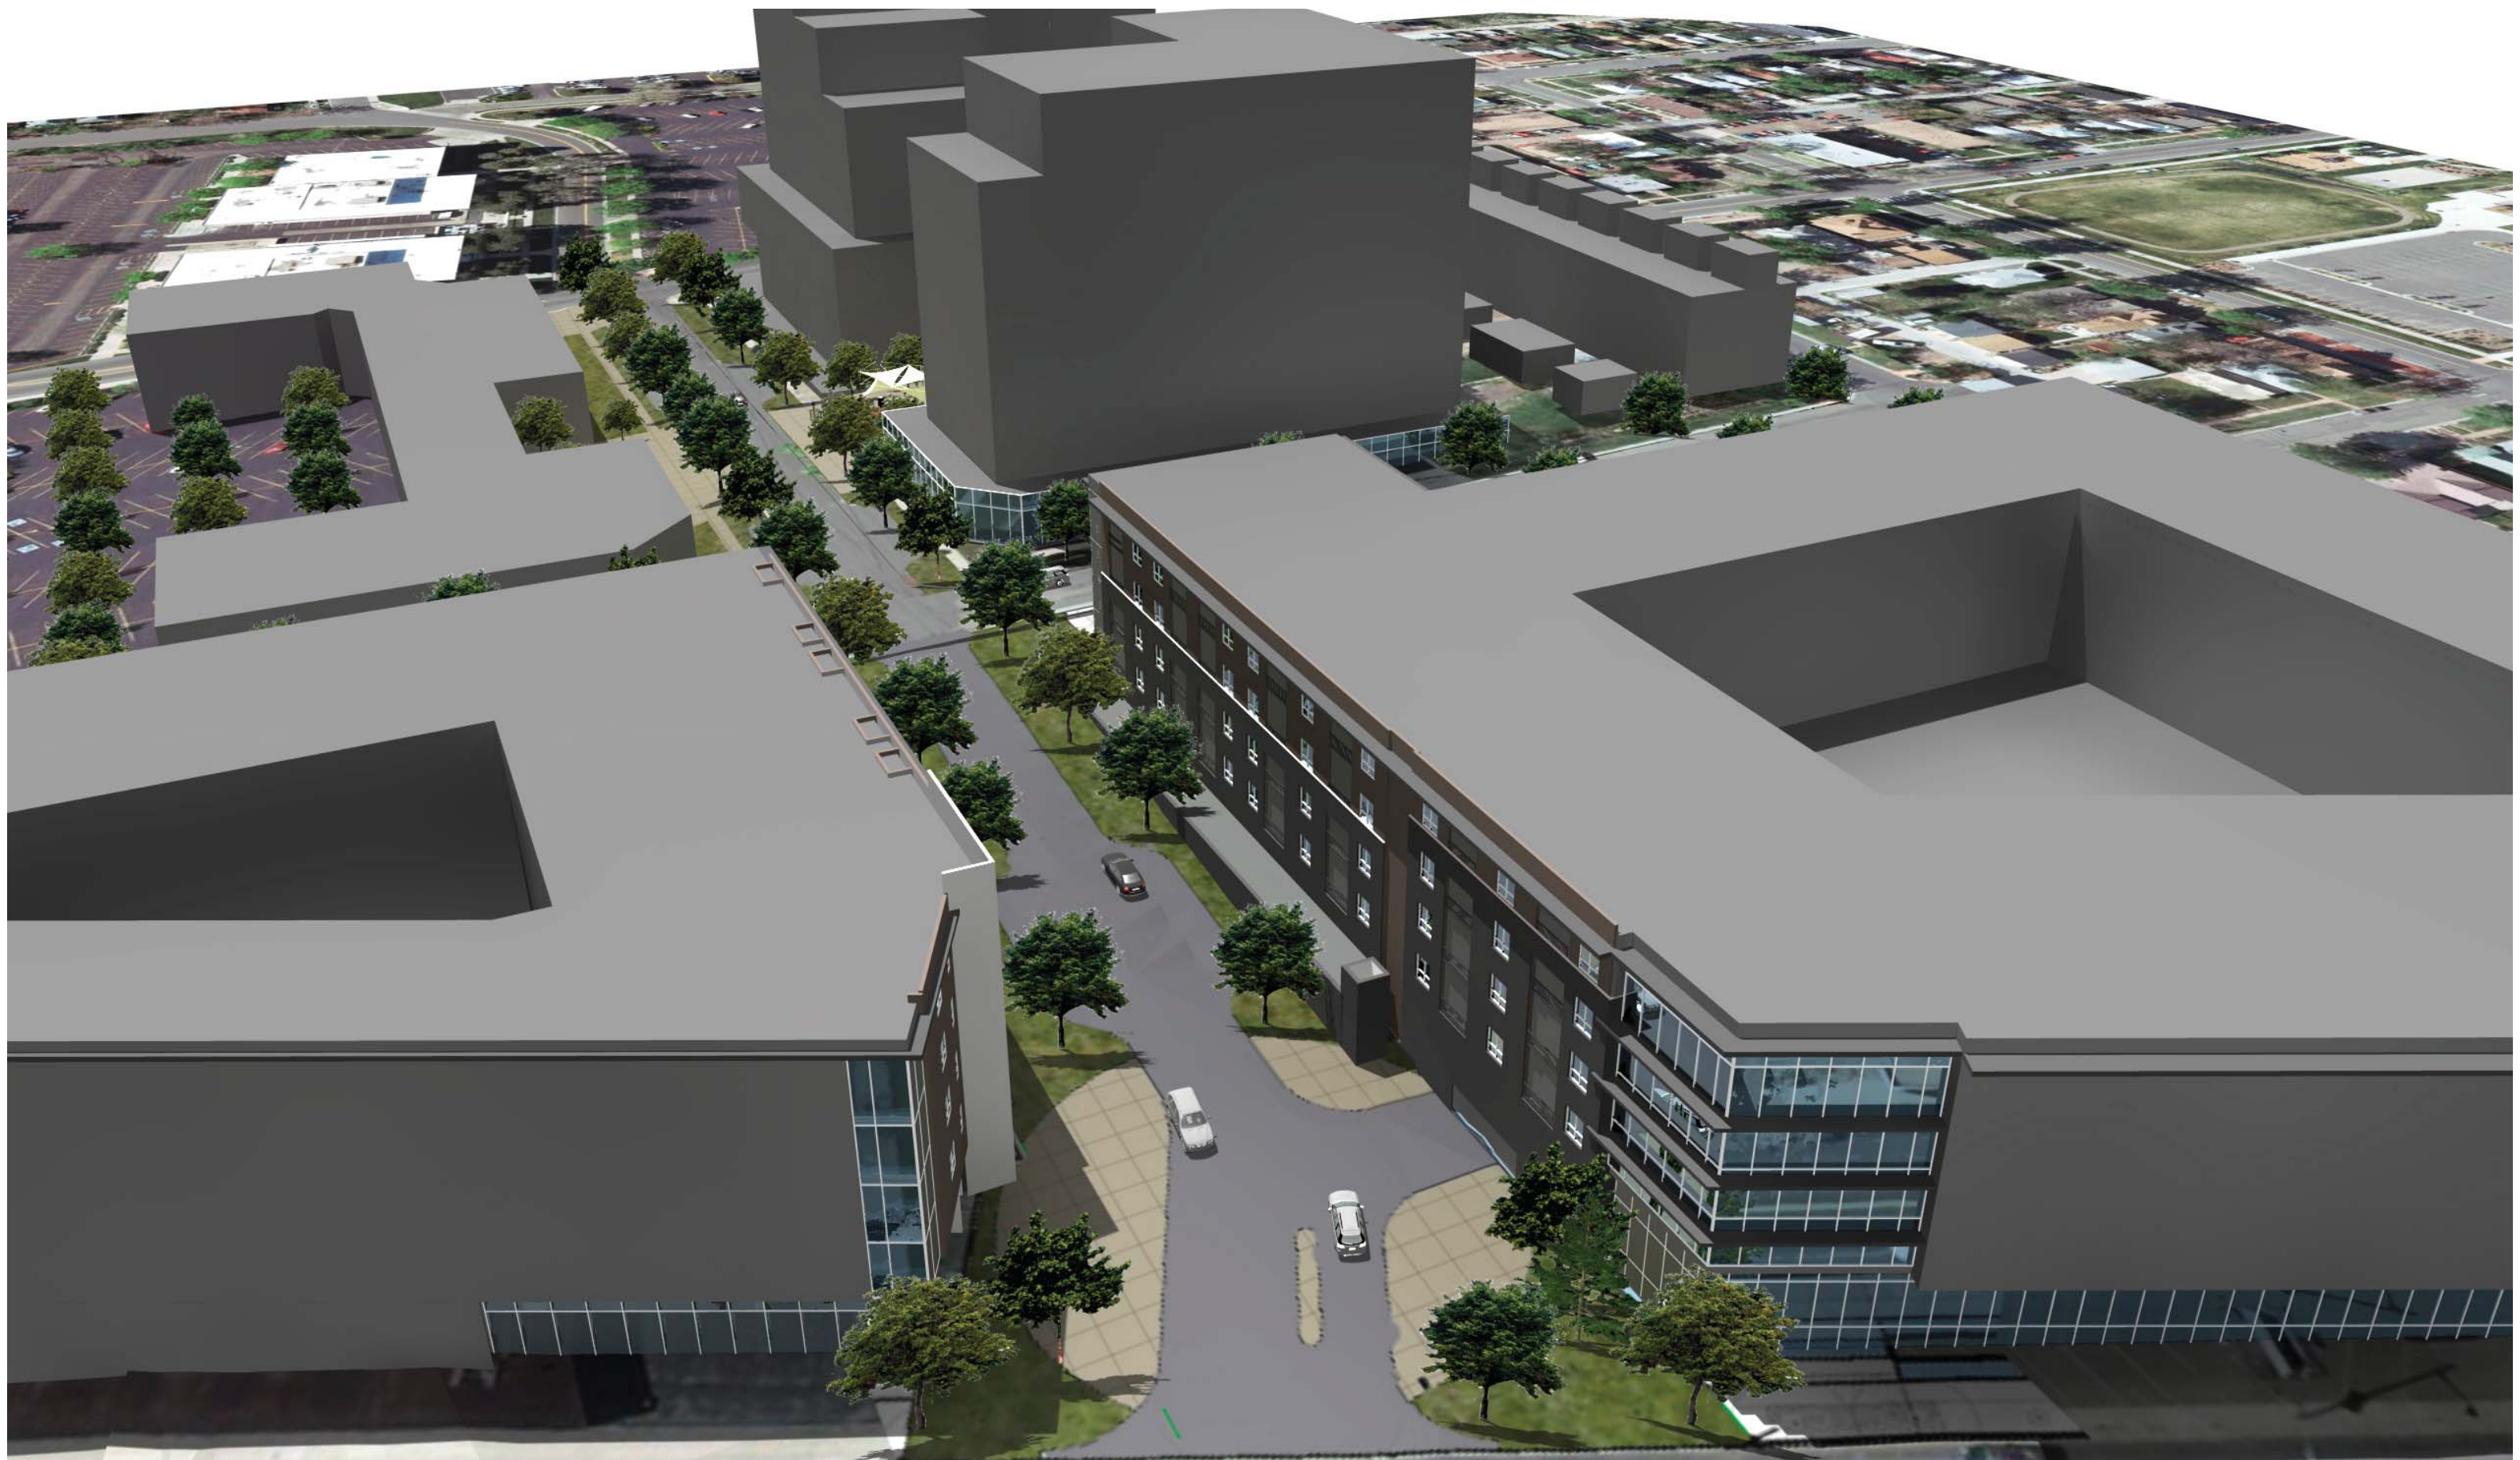

ARCHITECTURE
URBAN DESIGN
INTERIOR DESIGN

LA LOMA NW CORNER OF 26TH & ALCOTT STREETS

BRINKERHOFF | 18062.00 • PRESENTATION • DECEMBER 2009

CONCEPTUAL RENDERING

PHONE: 303.449.8900
FAX: 303.449.3886
WWW.OZARCH.COM